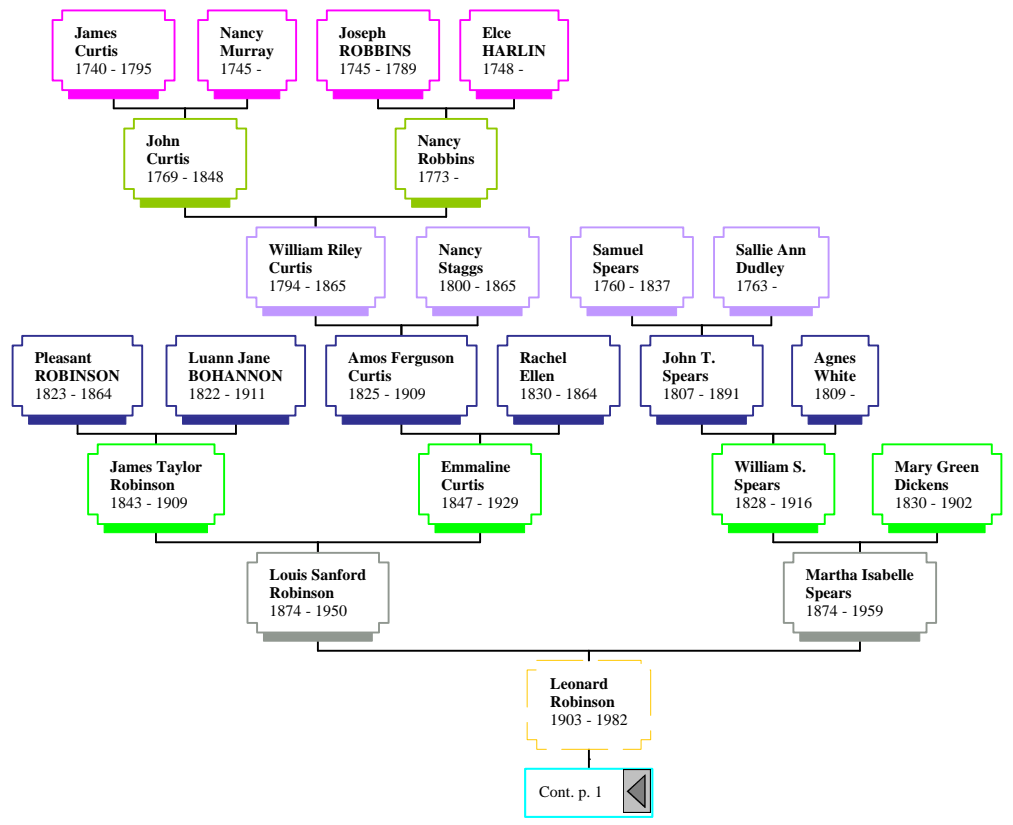

Ancestors of Emma Christine Eichbauer

by

Dale Eichbauer and Phil Eichbauer

Ancestral Tree of Emma Christine Eichbauer

Ancestral Tree of Emma Christine Eichbauer

Ancestral Tree of Emma Christine Eichbauer

Ancestral Tree of Emma Christine Eichbauer

*Ancestral Tree of Emma Christine Eichbauer*

Ancestral Tree of Emma Christine Eichbauer

*Ancestral Tree of Emma Christine Eichbauer*

Ancestral Tree of Emma Christine Eichbauer

*Ancestral Tree of Emma Christine Eichbauer*

Ancestral Tree of Emma Christine Eichbauer

*Ancestral Tree of Emma Christine Eichbauer*

*Ancestral Tree of Emma Christine Eichbauer*

Cont. p. 1

*Ancestral Tree of Emma Christine Eichbauer*

*Ancestral Tree of Emma Christine Eichbauer*

Ancestral Tree of Emma Christine Eichbauer

*Ancestral Tree of Emma Christine Eichbauer*

Ancestral Tree of Emma Christine Eichbauer

*Hourglass Tree of Emma Christine Eichbauer*